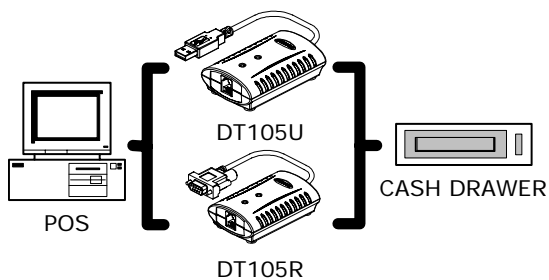

DT105 is to open the cash drawer when it receives the trigger command or the RTS / DTR signal control from the computer.

PB105 Printer Beeper is to be connected to the cash drawer connector on the printer and needs louder beep sound for the printer when the cash drawer opens or the printer starts printing..

Applications:

- DT105 Cash Drawer Trigger used for cash drawer without connecting to printer
- PB105 Printer Beeper used for the printer which needs louder beep sound

※ Specification is subject to change without notice.

Features:

- ☆ Cash drawer can be directly connected to the computer with DT105
- ☆ DT105U USB Trigger uses a VSPD (Virtual Serial Port Driver) software which makes it like a standard RS-232 port
- ☆ Accepts RTS / DTR signal trigger control to open the cash drawer
- ☆ Accepts most of popular POS printer's trigger commands to open the cash drawer, such as EPSON printers, CITIZEN printers, STAR printers

Specifications:

Interface	DT105 - USB or RS-232
Power requirement	5 ~ 12 V, 500mA
Dimensions	D 26 x W 56 x H 85 mm
Weight	DT105U – 90 g DT105R – 110 g PB105 – 70 g
Environment	Operating Temp: 0 ~ 55°C Storage Temp: -10 ~ 55°C Humidity: 10 ~ 90 % relative

Ordering information:

- DT105U – Cash Drawer Trigger with USB interface
- DT105R – Cash Drawer Trigger with RS-232 interface
- PB105 – Printer Beeper with Cash drawer interface

Replace Printer By DT105