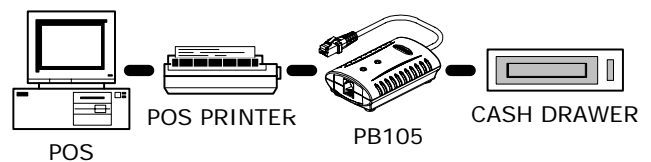

Printer connect PB105

We welcome OEM inquiries

- Custom design manufacturing is available
- Custom device programming is available
- Call factory for other configuration

集佳股份有限公司
GIGA-TMS INC.

8F.,NO.31, LANE 169, KANG-NING
STREET,HSI-CHIH,TAIPEI,TAIWAN